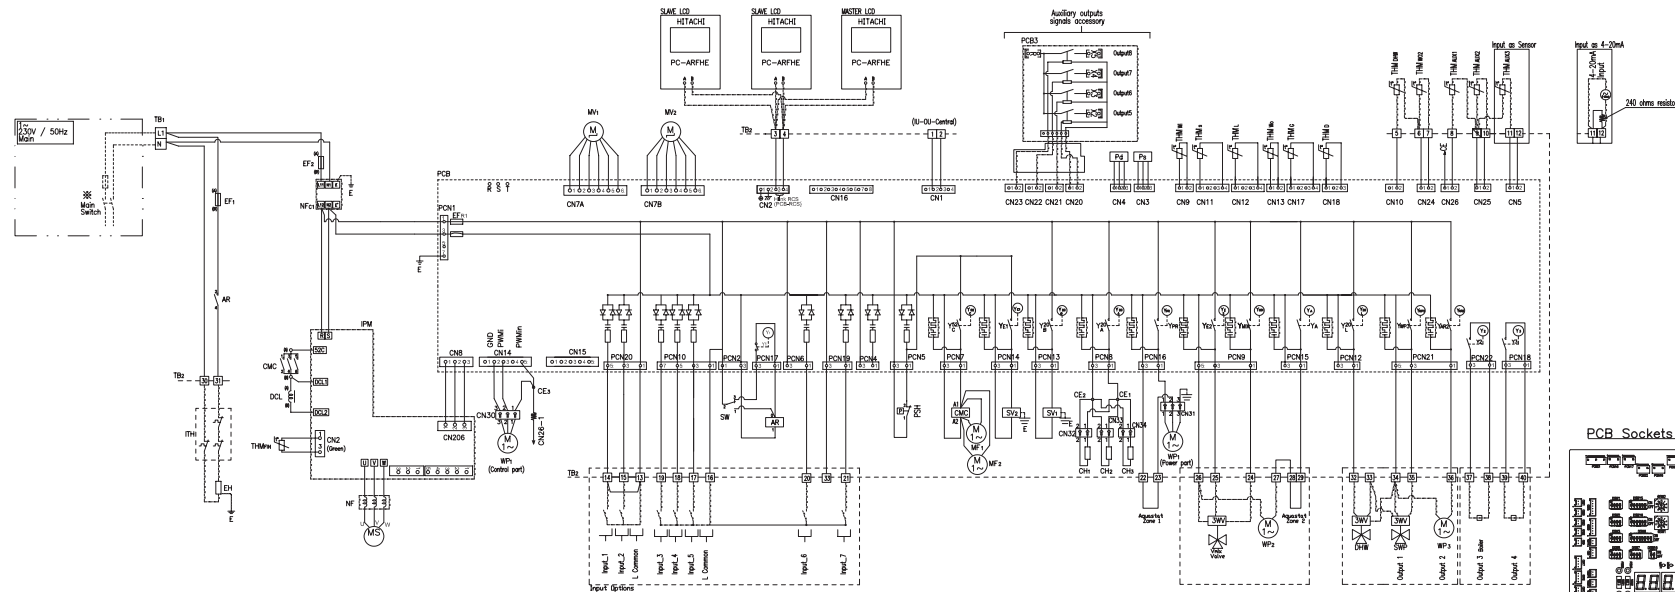

Schaltplan RWH-(4.0-6.0)(V)NFWE